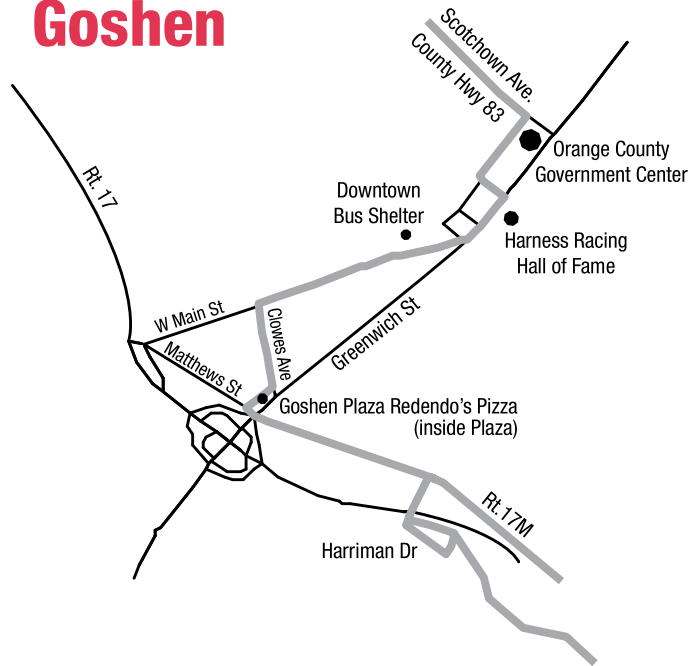

Follow the BOLD Line For THE MAIN LINE Route

Middletown

Goshen

Chester

*The Main Line
will stop at any point
along the entire route.
Wave your hand so
that the driver
can see you.*

Purchase tickets from your driver or:

- Middletown:** ShortLine Terminal
14 Railroad Ave. • 845-343-3903
- Monroe:** The Depot
70 Millpond Parkway • 845-782-3528
- Woodbury Common:** Woodbury Common
Welcome Center
Rt. 32, Central Valley • 845-928-4000

Sign up for E-mail service alerts at www.shortlinebus.com

for a chance to win free trips

THE **MAIN LINE** of Orange County

Steve Neuhaus, County Executive

Serving:

Downtown Middletown, Goshen, Chester, Monroe & Harriman
 Plus: Galleria at Crystal Run
 Harriman Railroad Station
 Woodbury Common Premium Outlets
 Orange Medical Pavilion
 Crystal Run Healthcare
 VA Clinic and Orange Regional Medical Center