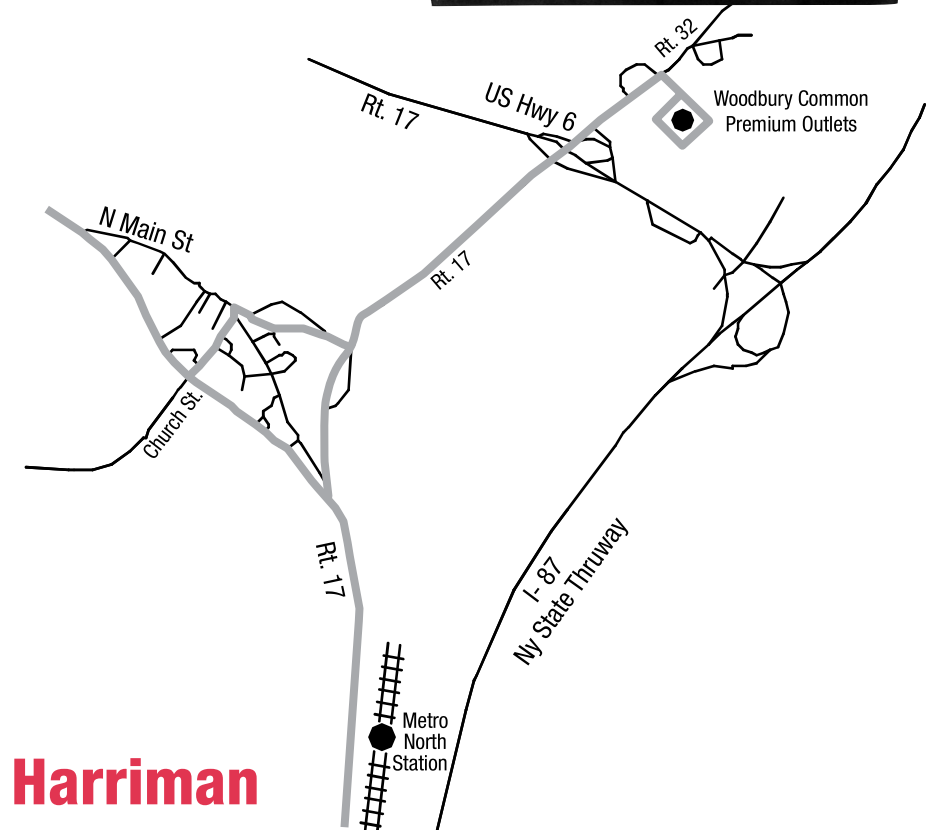

Purchase tickets from your driver or:

- **Middletown:** ShortLine Terminal
  14 Railroad Ave. • 845-343-3903
- **Monroe:** The Depot
  70 Millpond Parkway • 845-782-3528
- **Woodbury Common:** Woodbury Common
  Welcome Center
  Rt. 32, Central Valley • 845-928-4000

Sponsored by
New York State Department
of Transportation
and the County of Orange