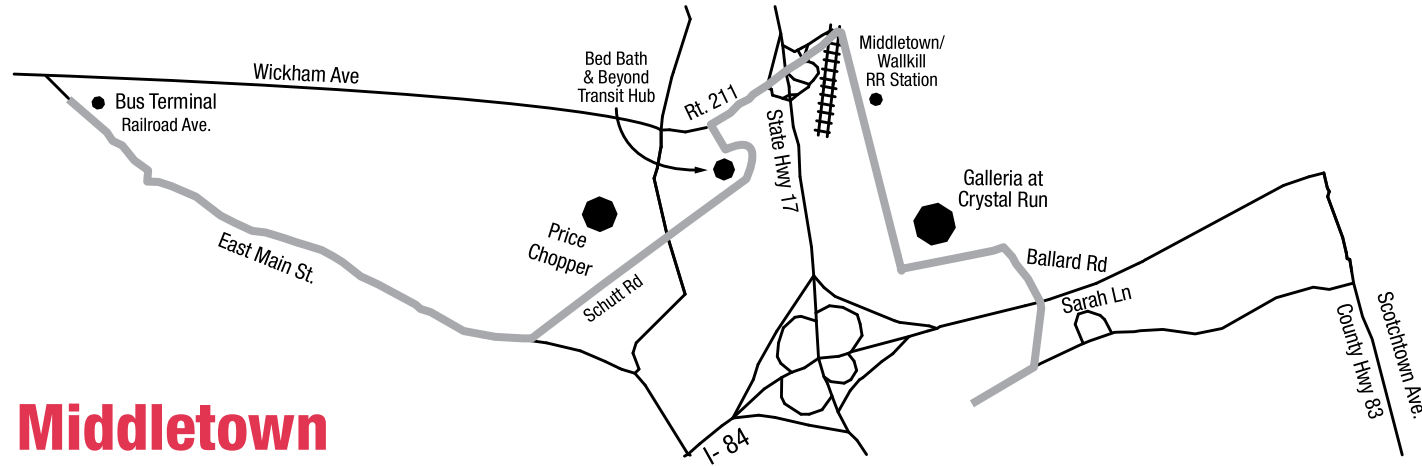

Follow the BOLD Line For THE MAIN LINE Route

Middletown

Goshen

Chester

*The Main Line
will stop at any point
along the entire route.
Wave your hand so
that the driver
can see you.*

Purchase tickets from your driver or:

Sign up for E-mail service alerts at www.shortlinebus.com

for a chance to win free trips

THE **MAIN LINE** of Orange County

Steve Neuhaus, County Executive

Serving:

Downtown Middletown, Goshen, Chester, Monroe & Harriman
 Plus: Galleria at Crystal Run
 Harriman Railroad Station
 Woodbury Common Premium Outlets
 Orange Medical Pavilion
 Crystal Run Healthcare
 VA Clinic and Orange Regional Medical Center